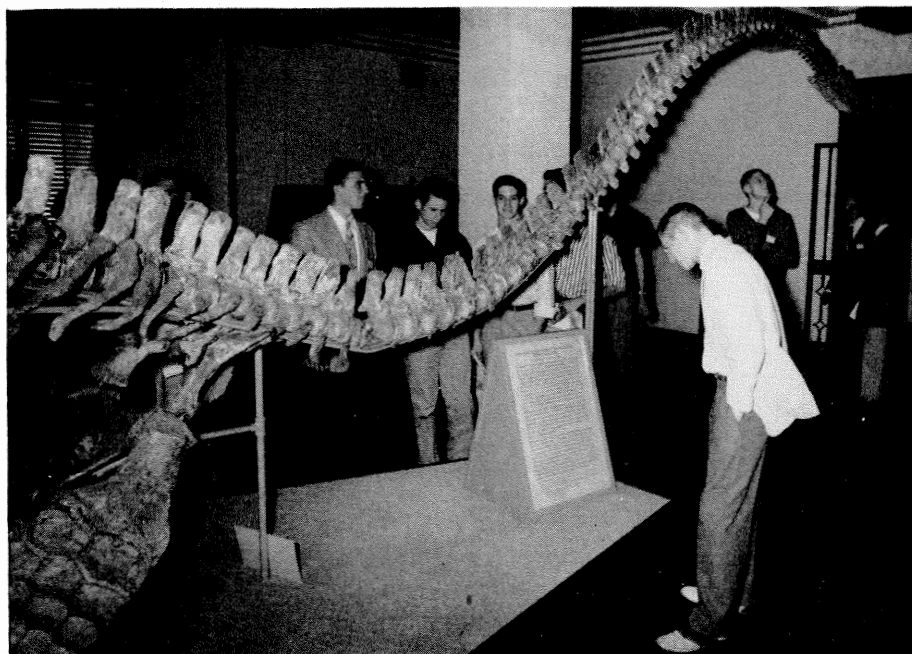

STUDENTS' DAY

Computer works out a problem

Box lunch—al fresco

MORE THAN a thousand high school and junior college students descended on the Caltech campus for the seventh annual Students' Day on December 1.

The visitors came from all over the southern California area—and were joined this year by four enterprising students from Milwaukie Union High School in Portland, Oregon, who flew their own plane down for the event.

The all-day program included campus tours, laboratory exhibits, lunch in the student houses, demonstration lectures and a talk by President DuBridge.

A man can take just so much

California sea serpent draws a crowd